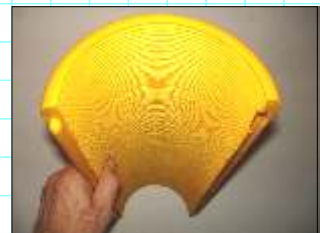

Basic Corner Strips

39.5" x 2.25" x 2.25"
1/2" Thick

Jumbo Corner Guards

4" x 4" x 4"
5/8" Thick

Wall Padding

31" x 12" x 1"

Corner Strips Reinforced

39.5" x 2.75" x 2.75"
3/4" Thick

Corner Strip Reinforced Reflective

39.5" x 3.75" x 3.75"
3/4" Thick

Post Pads (Round)

5" Post Diameter
19.5" Long
1/2" Thick

Copyright 2010 BoingSafety