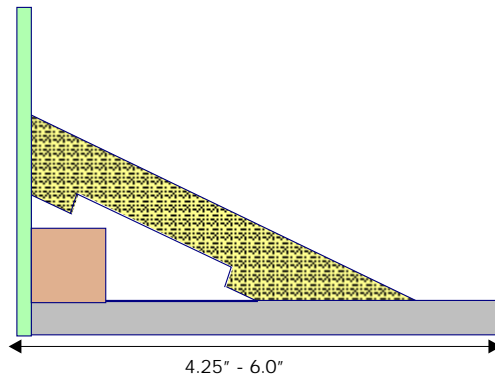

* Fits most types of windows

60°
For wide ledges

30°
For narrow ledges

Easily attached with VHB tape or silicone adhesive.

Copyright - PhunZone

136 Walker Street, Atlanta GA 30313
 TEL: 404-521-9054 ORDER 800-477-6434 FAX: 404-222-8366
 www.PhunZone.com info@PhunZone.com