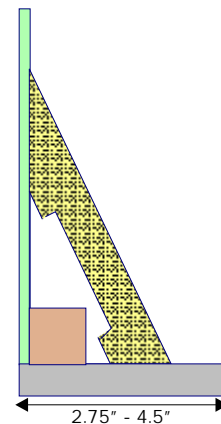

According to ASTM-F1487 the flat surface of a window ledge is considered a play area onto which a child can and will climb and from which he/she could possibly jump or fall. Any resulting injury could leave the owner of the facility fully liable.

* Fits most types of windows

60°
For wide ledges

30°
For narrow ledges

Easily attached with VHB tape or silicone adhesive.

Copyright - PhunZone

136 Walker Street, Atlanta GA 30313
 TEL: 404-521-9054 ORDER 800-477-6434 FAX: 404-222-8366
 www.PhunZone.com info@PhunZone.com