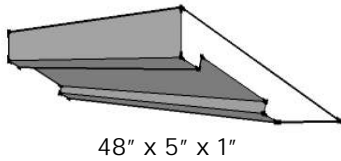

- ★ Universal application*
- ★ Recyclable material
- ★ Anti-bacterial
- ★ Non-toxic
- ★ Fire retardant
- ★ Water resistant
- ★ Bug & termite proof
- ★ Easy installation
- ★ Easy maintenance
- ★ UV treated
- ★ Made in USA