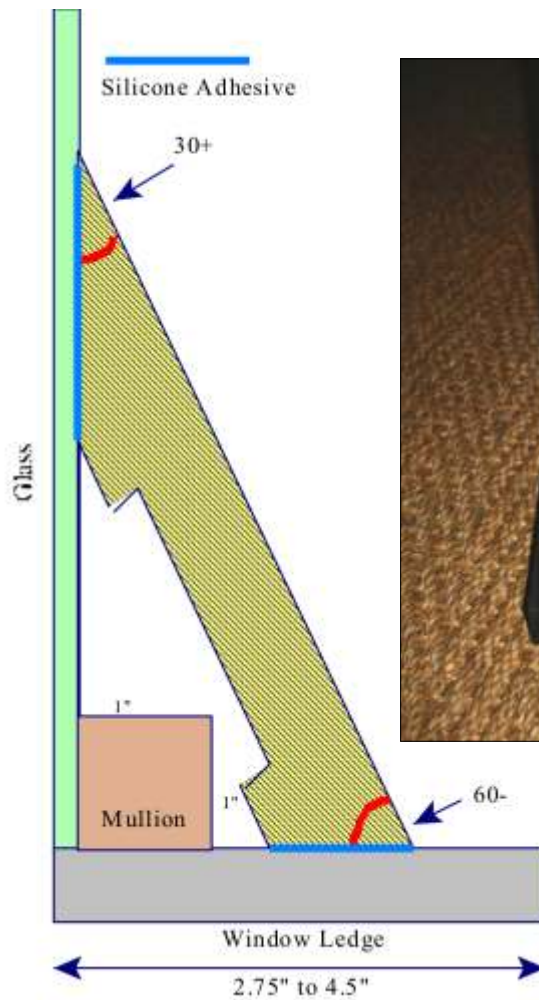

VERTICAL

Can be easily attached with double-stick tape or clear silicone adhesive.

Copyright - Phunzone

136 Walker Street, Atlanta GA 30313
TEL: 404-521-9054 ORDER 800-477-6434 FAX: 404-222-8366
www.phunzone.com info@phunzone.com