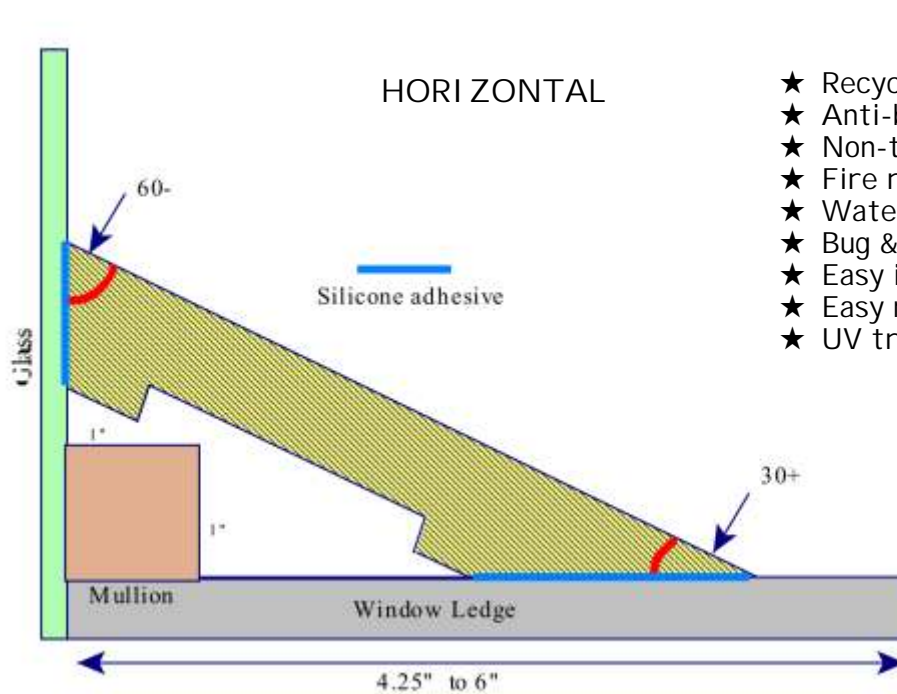

Patent Pending

According to ASTM-F1487 the flat surface of a window ledge is considered a play area onto which child can and will climb and from which could possibly jump or fall. That leaves the owner of the facility fully liable.

To eliminate this problem, the Window-Wedge J is a lightweight, easy to install solution for virtually all types or size of ledge or sill. A minimum investment for maximum safety

Benefits

- ★ Recyclable material
- ★ Anti-bacterial
- ★ Non-toxic
- ★ Fire retardant
- ★ Water resistant
- ★ Bug & termite proof
- ★ Easy installation
- ★ Easy maintenance
- ★ UV treated