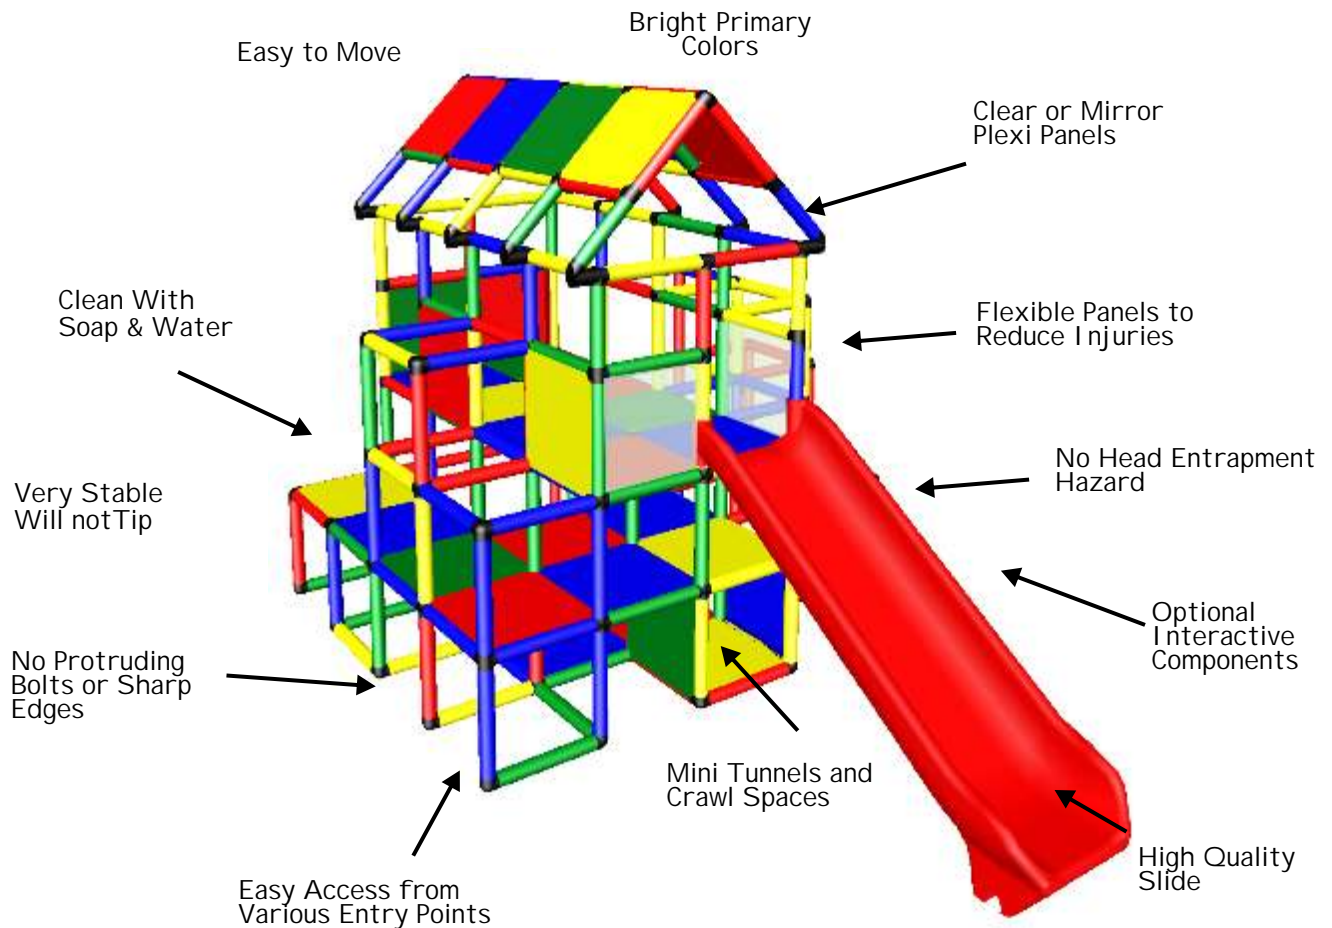

INDOOR RESIDENTIAL PLAYGROUNDS

FUN ★ FANTASY ★ FITNESS

Phunzone Home Playcenters offer an excellent and safe play structure for young children at all stages of development. Play structures are available in a variety of designs, sizes and features

- ★ Life expectancy over 50 years
- ★ High quality engineered components
- ★ Easy modular construction
- ★ Great for evening and inclement weather play
- ★ Compact for small spaces - expandable for large areas
- ★ Becomes a member of the family

Great for Playrooms. Bedrooms, Rec Rooms, Bonus Rooms, Basements & Backyards

- * Inspires children's curiosity to move and explore
- * Promotes awareness of people, places and things
- * Encourages communication with others
- * Provides opportunities for social and emotional growth
- * Stimulates children's intellect, imagination and creativity
- * Builds skills for recreational activities and sports