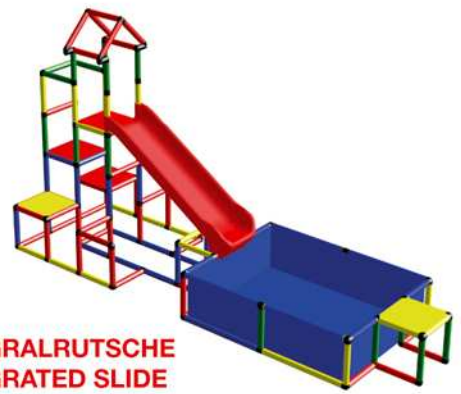

INTEGRALRUTSCHE
INTEGRATED SLIDE

- | | |
|-----|------|
| 1x | 16x |
| 36x | 24x |
| 4x | 2x |
| 4x | 1x |
| 4x | 116x |
| 2x | |
| 8x | |
| 5x | |

Penthouse + Pool • Penthouse + Pool
L/B/H • L/W/H: 405 x 125 x 226 cm