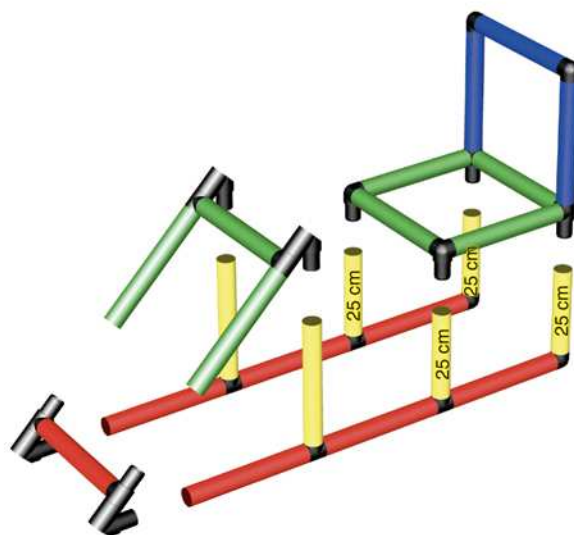

L/B/H • L/W/H: 125 x 45 x 75 cm