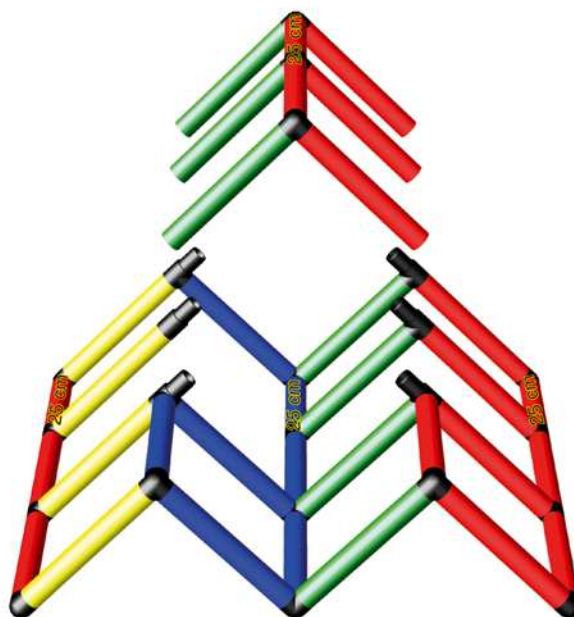

MY FIRST QUADRO

Kletterberg • Climbing Mountain

L/B/H • L/W/H: 123 x 115 x 63 cm