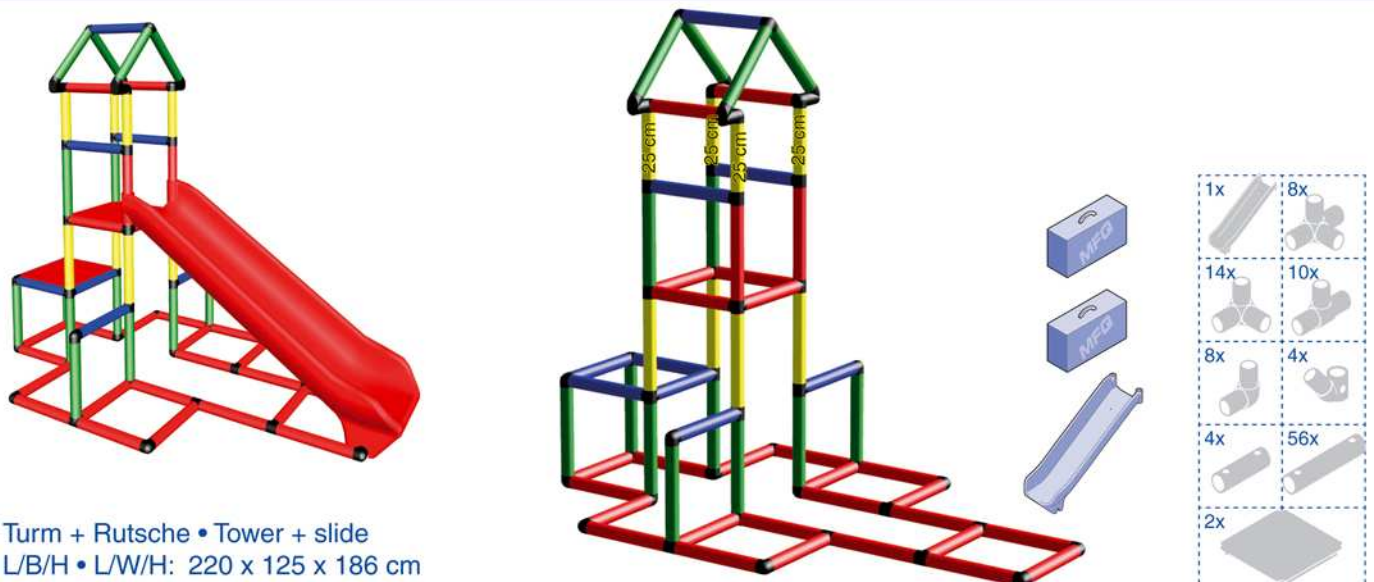

The **QUADRO** Formula demonstrates how easy it is to enlarge existing models with new play elements for more fun. On the following pages we offer proposals for several combinations. **More combinations see on our Modeldatabase (Mdb) on www.quadroworld.com/models.**

Flugzeug • Airplane
L/B/H • L/W/H: 125 x 98 x 58 cm

2x MY FIRST QUADRO (Art. 11960) + INTEGRALRUTSCHE • INTEGRATED SLIDE (Art. 10040)

Turm + Rutsche • Tower + slide
L/B/H • L/W/H: 220 x 125 x 186 cm

1 MEGA HIGHLIGHT