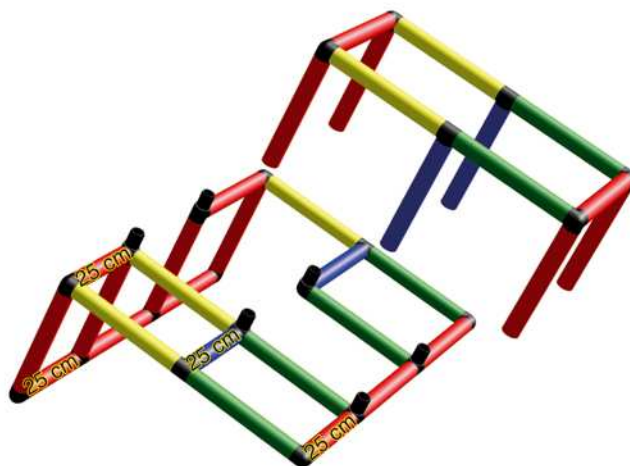

L/B/H • L/W/H: 117 x 115 x 77 cm