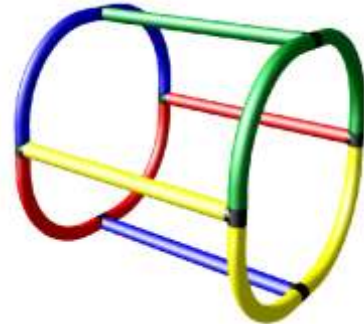

## FLOATING SHAPES

#600301  
Sphere#600302  
LWH: 2.8' x 2.8' x 2.8'

Even when filled with water,  
the hollow plastic tubes will float

Neutral buoyancy can be achieved  
by placing weights inside the tubes.

#600302 - Atom  
LWH: 2.8' x 2.8' x 3.4'

#600303 Cube (Single)  
LWH: 2.8' x 2.8' x 2.8'

#600305 Barrel (Single)  
LWH: 2.8' x 2.8' x 2.8'

#600304 Cube (Double)  
LWH: 5.4' x 2.8' x 2.8'

#600306 Barrell (Double)  
LWH: 5.4' x 2.8' x 2.8'