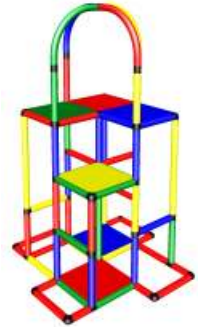

# PHUNZONE

POOL SWIM PLATFORMS  
Compact ★ Lightweight ★ Rugged ★ Portable ★ Expandable

#600107 "Nautilus"  
LWH: 4.1' x 4.1' x 4.1'  
Platform - 18" high

#600104 "Clam"  
LWH: 5.4' x 1.5' x 1.5'  
Bench - 18" high

#600114 "Oyster"  
LWH: 2.8' x 2.8' x 5.4'  
Top Platform - 33" high

#600113 "Manatee"  
LWH: 4.1' x 4.1' x 5.4'  
Platform - 33" high

#600112 "Double Clam"  
LWH: 5.4' x 2.8' x 1.5'  
Bench - 18" high

#600115 "Trident"  
LWH: 4.1' x 4.1' x 6.7'  
Top Platform - 49" high

"Trident"

#600110 "Conch"  
LWH: 4.1' x 4.1' x 6.7'  
Platform - 49" high

#600101 "Shrimp"  
LWH: 2.8' x 2.8' x 3.4'  
Platform - 18" high

#600100 "Minnow"  
LWH: 4.1' x 4.1' x 2.8'  
Platform - 18" high