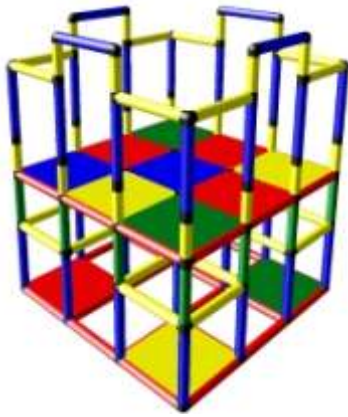

#600108 "Nemo" (2'-3' water)
LWH: 4.1' x 4.1' x 4.9'
Platform - 27" high
Capacity - 5