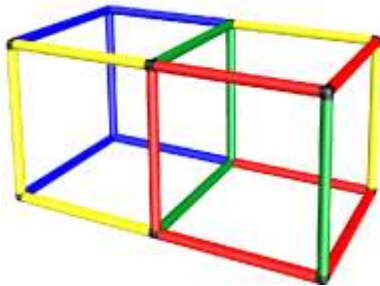

## FLOATING SHAPES

#600301  
Sphere#600302  
LWH: 2.8' x 2.8' x 2.8'

Even when filled with water,  
the hollow plastic tubes will float

Neutral buoyancy can be achieved  
by placing weights inside the tubes.

#600302 - Atom  
LWH: 2.8' x 2.8' x 3.4'

#600303 Cube (Single)  
LWH: 2.8' x 2.8' x 2.8'

#600305 Barrel (Single)  
LWH: 2.8' x 2.8' x 2.8'

#600304 Cube (Double)  
LWH: 5.4' x 2.8' x 2.8'

#600306 Barrell (Double)  
LWH: 5.4' x 2.8' x 2.8'