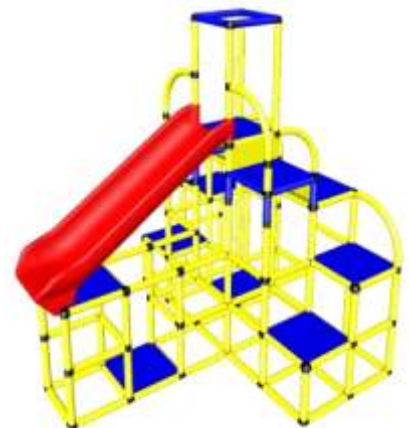

#600405 "Hammerhead" (4'- 5' water)  
LWH: 6.7' x 6.7' x 9.4'  
Slide Platform - 80" high  
Capacity - 4

#600401 "Snapper" (3'- 4' water)  
LWH: 6.7' x 4.1' x 8.0'  
Slide Platform - 49" high  
Capacity - 4

#600402 "Grouper" (4'- 5' water)  
LWH: 6.7' x 6.7' x 9.4'  
Slide Platform is 65" high  
Capacity - 4

#600406 "Neptune" (3'-4' water)  
LWH: 9.4' x 4.1' x 6.7'  
Platform - 33" high  
Capacity - 6

#600403 "Barracuda" (3'- 4' water)  
LWH: 6.7' x 4.1' x 8.0'  
Slide Platform - 49" high  
Capacity - 4

**SCRUBBITS**  
Pool Cleaner  
[www.scrubbits.com](http://www.scrubbits.com)

#600404 "Beluga" (3'- 4' water)  
LWH: 6.7' x 4.1' x 6.7'  
Slide Platform - 49" high  
Capacity - 4

## FLOATING SHAPES

#600301  
Sphere#600302  
LWH: 2.8' x 2.8' x 2.8'

Even when filled with water,  
the hollow plastic tubes will float

Neutral buoyancy can be achieved  
by placing weights inside the tubes.