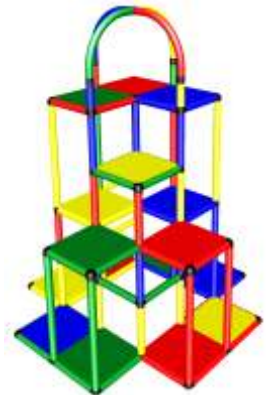

#600114 "Oyster"  
LWH: 2.8' x 2.8' x 5.4'  
Top Platform - 33" high

#600113 "Manatee"  
LWH: 4.1' x 4.1' x 5.4'  
Platform - 33" high

#600112 "Double Clam"  
LWH: 5.4' x 2.8' x 1.5'  
Bench - 18" high

#600115 "Trident"  
LWH: 4.1' x 4.1' x 6.7'  
Top Platform - 49" high

"Trident"

#600110 "Conch"  
LWH: 4.1' x 4.1' x 6.7'  
Platform - 49" high

#600101 "Shrimp"  
LWH: 2.8' x 2.8' x 3.4'  
Platform - 18" high

#600100 "Minnow"  
LWH: 4.1' x 4.1' x 2.8'  
Platform - 18" high

#600103 "Dolphin"  
LWH: 5.4' x 5.4' x 7.4'  
Top Platform - 5.4" high

#600105 "Starfish"  
LWH: 4.1' x 4.1' x 3.8'  
First Step - 18" high  
Main Platform - 27" high

#600111 "Squid"  
LWH: 4.1' x 2.8' x 3.4'  
Platform - 18" high