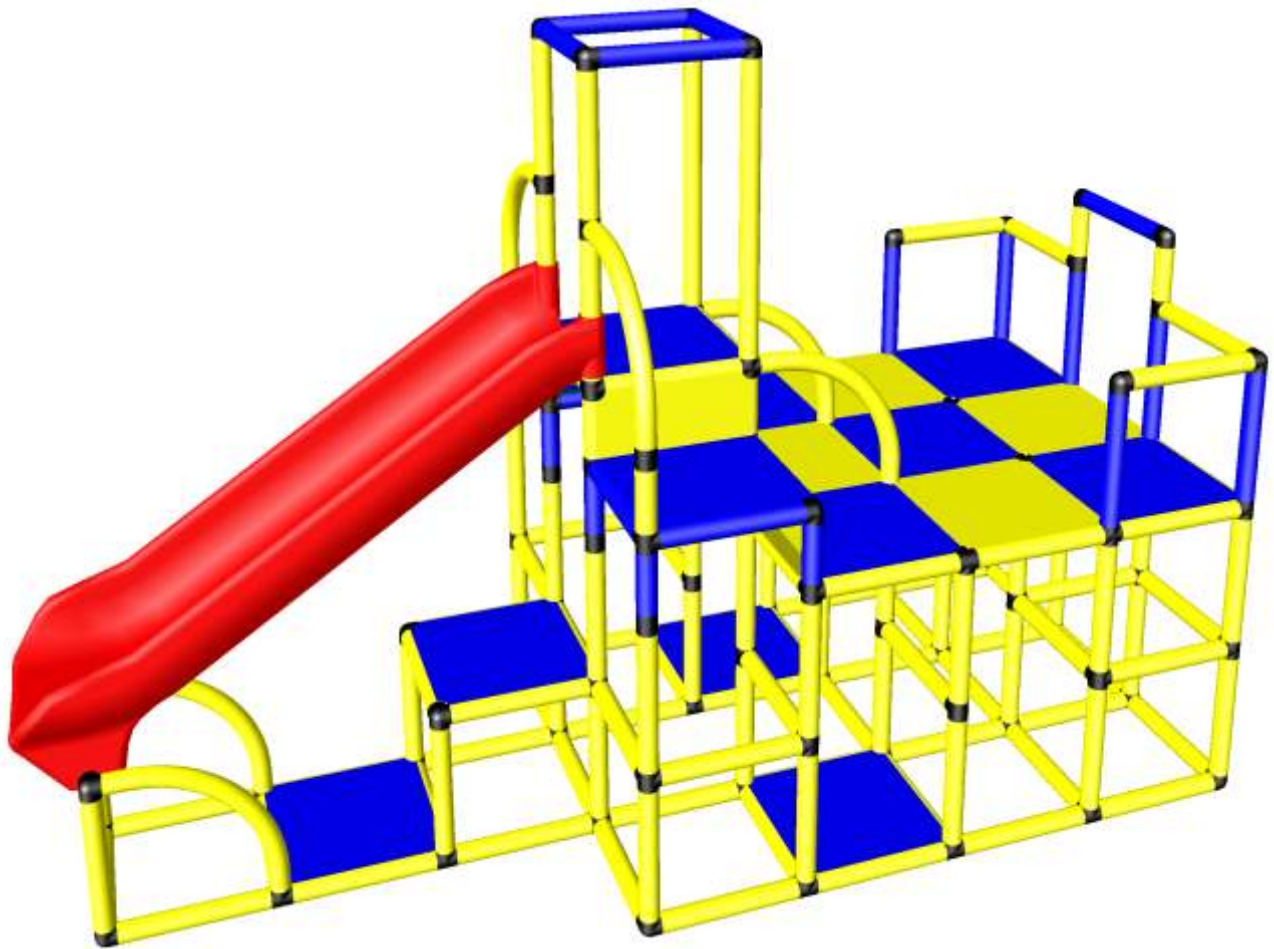

# PHUNZONE

#600406  
"Neptune"

Pool Slide

Dimensions LWH: 9.4' x 4.1' x 6.7'  
Capacity: 6  
Extra weights required for ballast

Copyright - Phunzone

136 Walker Street, Atlanta GA 30313  
TEL: 404-521-9054 ORDER 800-477-6434 FAX: 404-222-8366  
www.phunzone.com info@phunzone.com