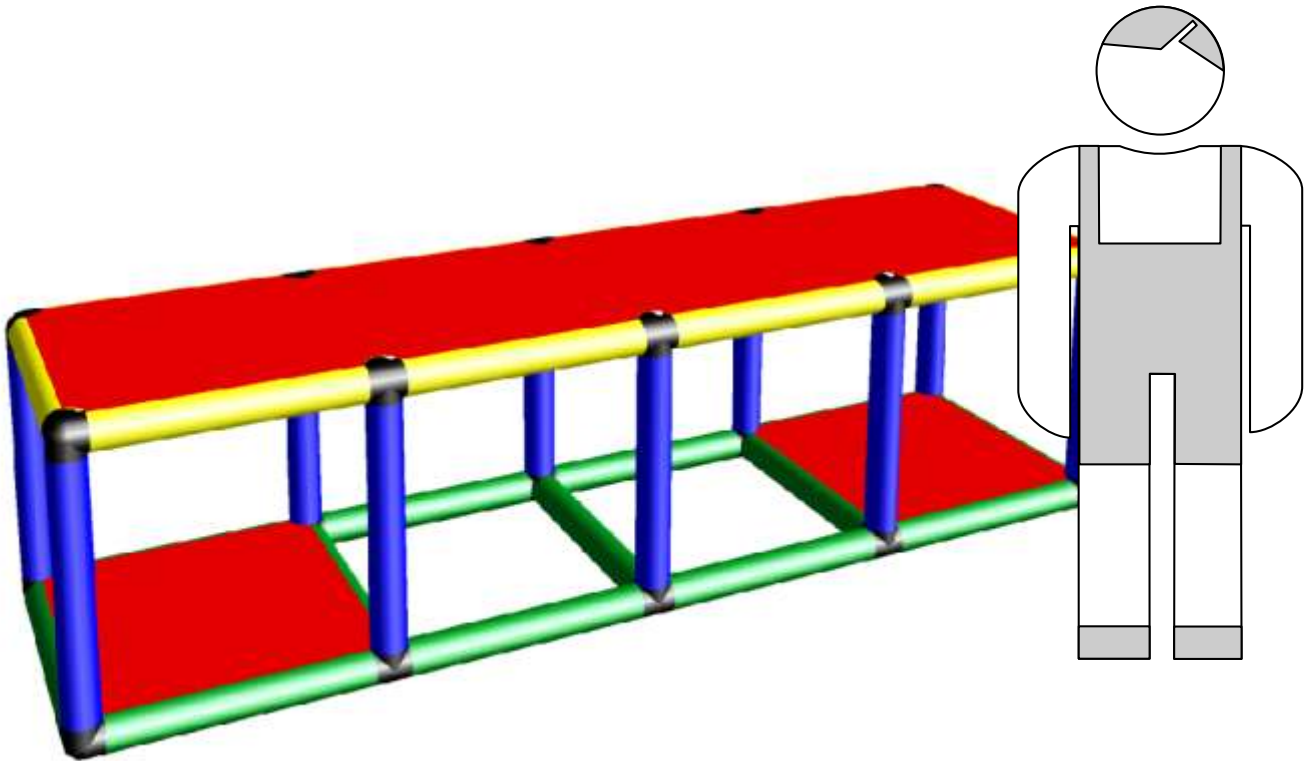

PHUNZONE

#600104
"Clam"

Pool Water Bench

Dimensions LWH: 5.4' x 1.5' x 1.5'
Capacity: 4
Extra weights required for ballast

Copyright 2003 - 2008 Phunzone

136 Walker Street, Atlanta GA 30313
TEL: 404-521-9054 ORDER 800-477-6434 FAX: 404-222-8366
www.phunzone.com info@phunzone.com