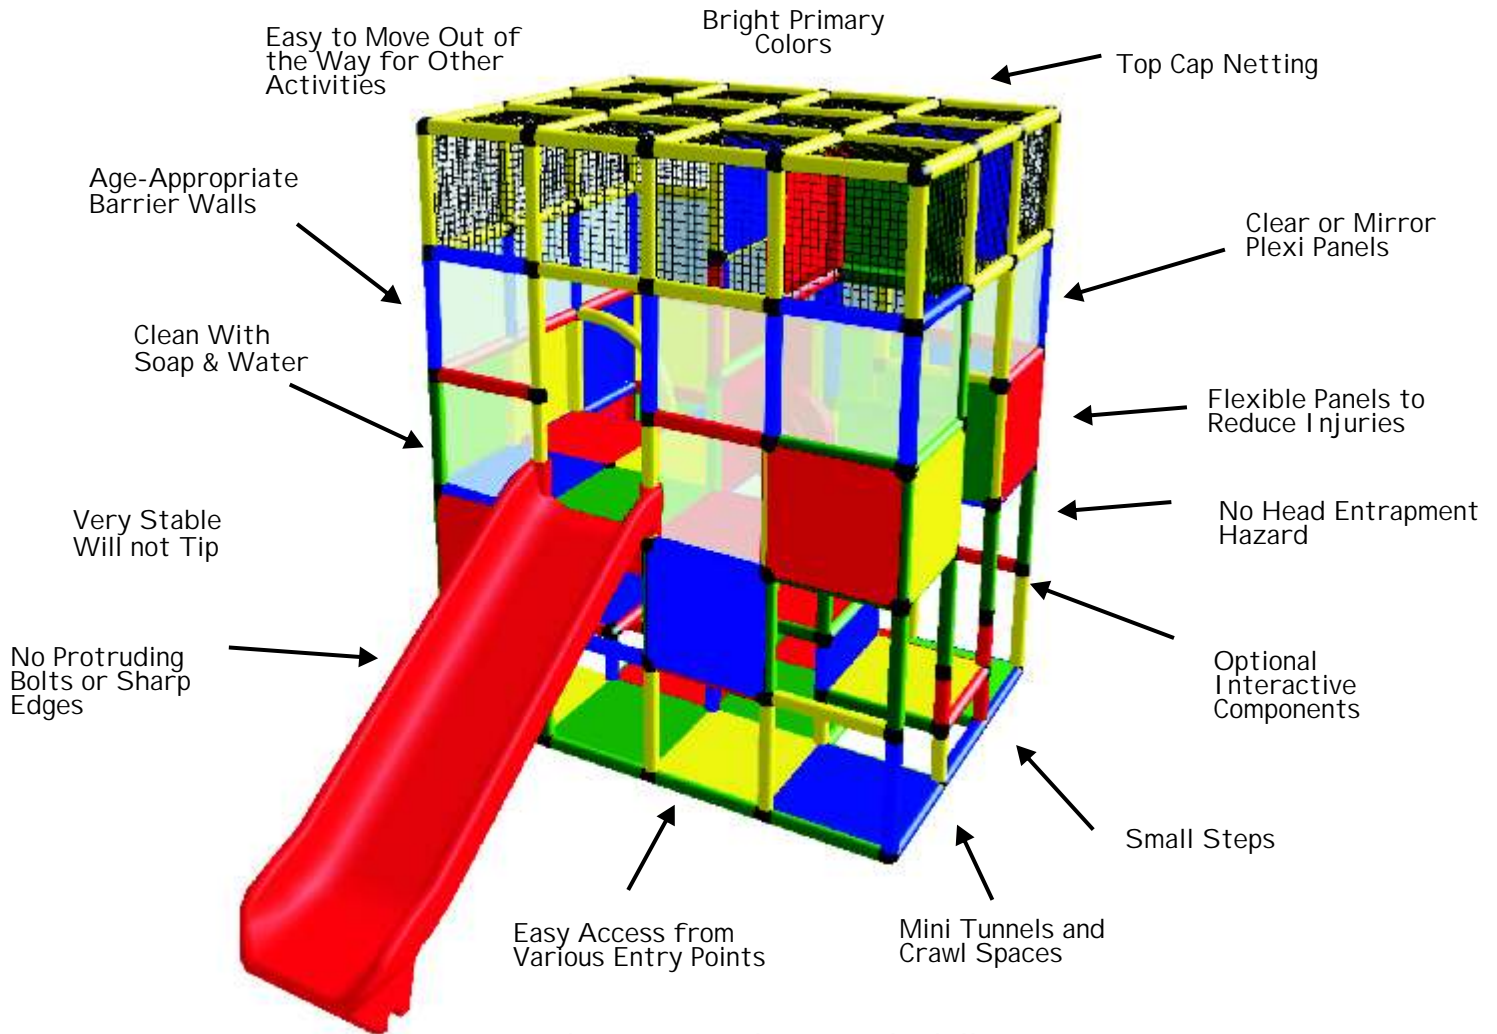

PHUNZONE

PRE-SCHOOL PLAY STRUCTURE BENEFITS

Phunzone Pre-School Playcenters offer an excellent and safe play area for ages 2-5 at all stages of development. Play structures are available in a variety of designs, sizes and features