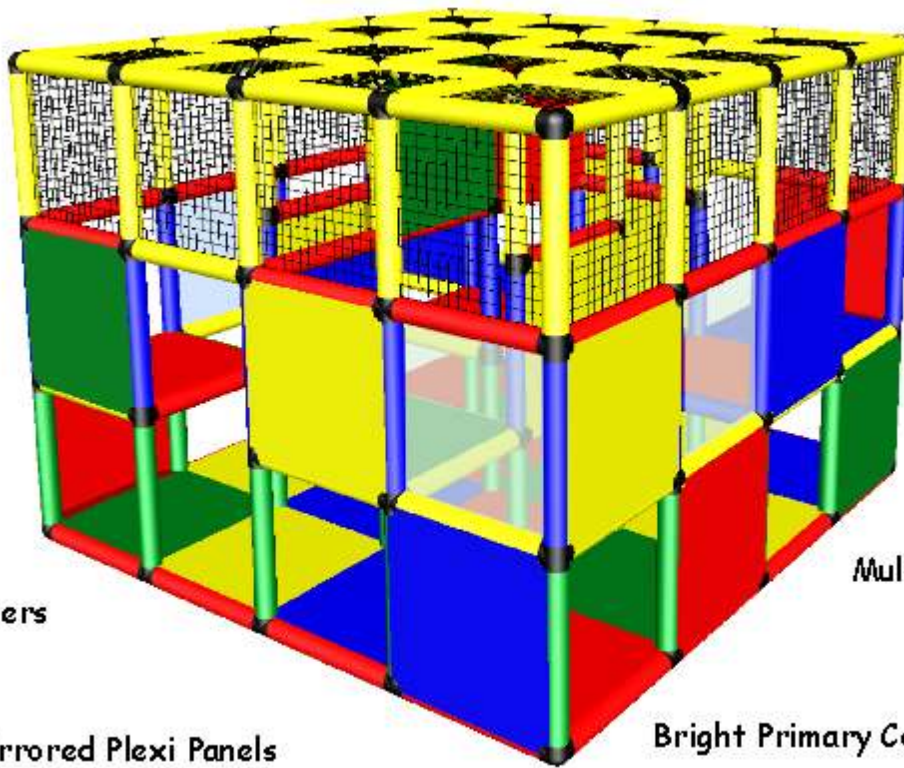

PHUNZONE

Amazing Mazes

Challenging and Fun

3-Dimensional
Interior **design**

Top Netting to
Keep Kids Inside

Easy to Navigate

Fully Portable

Easy to Clean
and Maintain

No Sharp Corners

Multiple Exits

Clear and **Mirrored Plexi Panels**

Bright Primary Colors

Easy Access For Supervisors

Age Appropriate 2-5 Years

Customizable Sizes to Meet Different Space Needs

Copyright 2003 - 2010 PhunZone