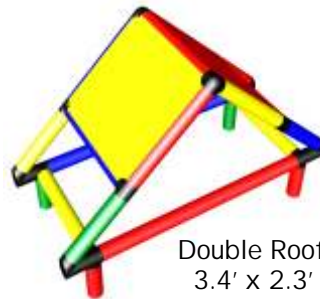

## Decorative Roof Lines

Arbor 1  
2.8' x 1.3'

Arbor 2  
2.8' x 1.3'

Arbor 3  
2.7' x 1.5'

Arch  
2.8' x 1.3'

Arch + Wheel  
2.8' x 1.8'

Umbrella  
2.8' x 1.3'

Peak  
2.0' x 1.8'

Peak + Wheel  
2.0' x 2.3'

Double Peak  
3.4' x 2.3'

Double Peak + Wheel  
3.4' x 2.8'

Roof  
2.1' x 1.8'

Roof + Wheel  
2.1' x 2.3'

Double Roof  
3.4' x 2.3'

Double Roof + Wheel  
3.4' x 2.8'

1.5' x 2.0'