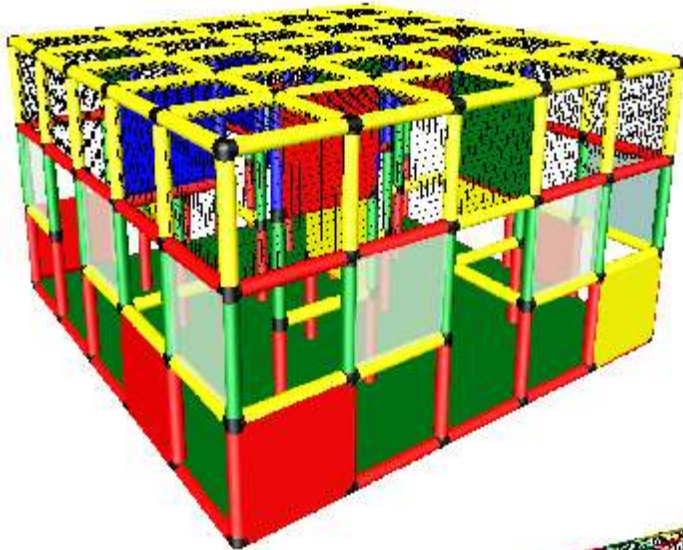

PHUNZONE

Amazing Mazes

#800100-N
"Alligator"
LWH: 9.4' x 6.7' x 4.1'
Capacity: 12

#800101-N
"Crocodile"
LWH: 5.4' x 5.4' x 4.1'
Capacity: 6

For Ages 2-5

Average 5 year old 45"

#800102-N
"Cayman"
LWH: 6.7' x 6.7' x 4.1'
Capacity: 9

#800103-N
"Komodo"
LWH: 8.0' x 8.0' x 4.1'
Capacity: 14

Top Cap Net

Copyright - Phunzone

136 Walker Street, Atlanta GA 30313
TEL: 404-521-9054 ORDER 800-477-6434 FAX: 404-222-8366
www.phunzone.com info@phunzone.com