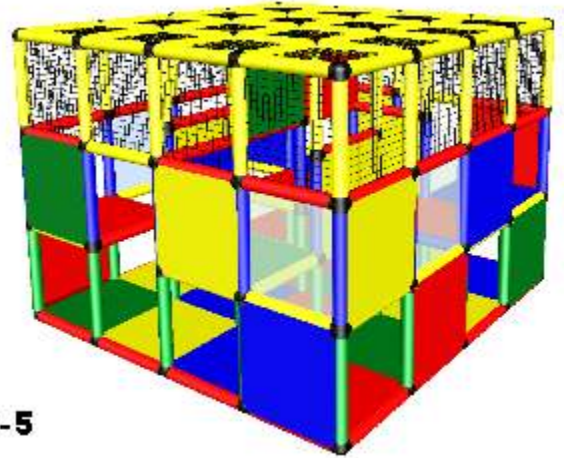

PHUNZONE

Amazing Mazes

#800100-N
"Alligator"
LWH: 9.4' x 6.7' x 4.1'
Capacity: 12

#800101-N
"Crocodile"
LWH: 5.4' x 5.4' x 4.1'
Capacity: 6

For Ages 2-5

Average 5 year old 45"

#800102-N
"Cayman"
LWH: 6.7' x 6.7' x 4.1'
Capacity: 9

#800103-N
"Komodo"
LWH: 8.0' x 8.0' x 4.1'
Capacity: 14

Top Cap Net

Copyright - Phunzone

136 Walker Street, Atlanta GA 30313
TEL: 404-521-9054 ORDER 800-477-6434 FAX: 404-222-8366
www.phunzone.com info@phunzone.com