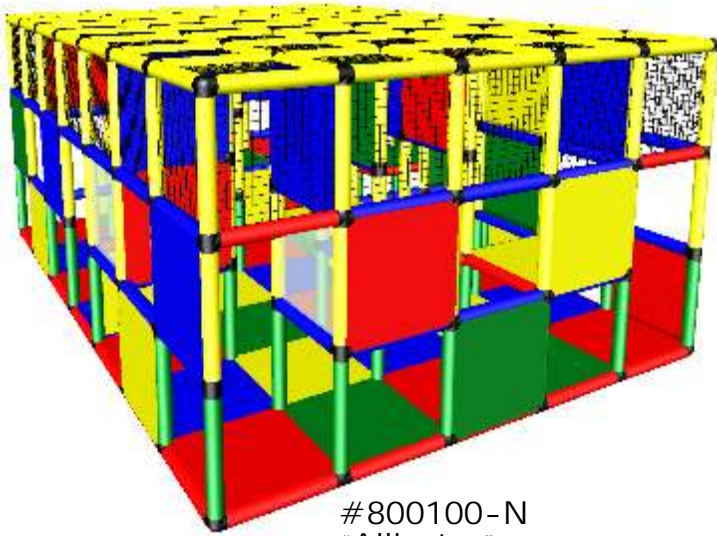

PHUNZONE

Amazing Mazes

#800100-N
"Alligator"
LWH: 9.4' x 6.7' x 4.1'
Capacity: 12

#800101-N
"Crocodile"
LWH: 5.4' x 5.4' x 4.1'
Capacity: 6

For Ages 2-5

Average 5 year old 45"

#800102-N
"Cayman"
LWH: 6.7' x 6.7' x 4.1'
Capacity: 9