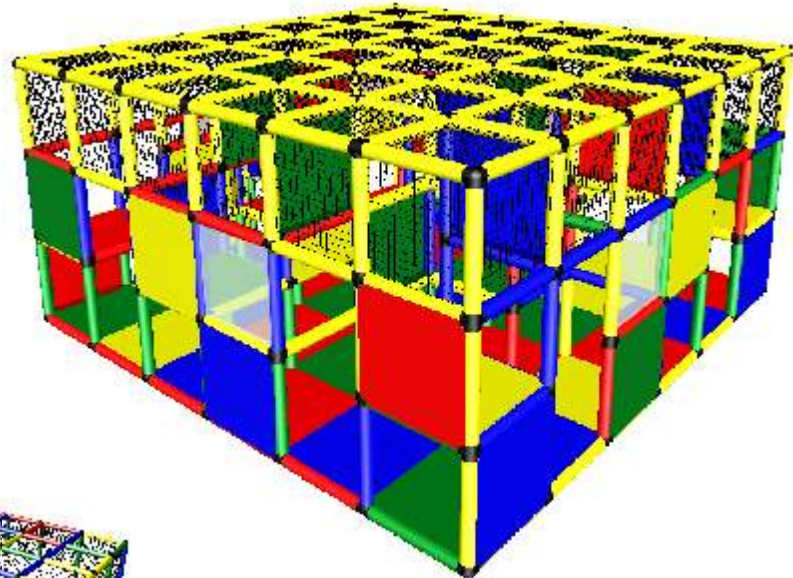

PHUNZONE

Amazing Mazes

#800100-N
"Alligator"
LWH: 9.4' x 6.7' x 4.1'
Capacity: 12

#800101-N
"Crocodile"
LWH: 5.4' x 5.4' x 4.1'
Capacity: 6

For Ages 2-5

Average 5 year old 45"

#800102-N
"Cayman"
LWH: 6.7' x 6.7' x 4.1'
Capacity: 9