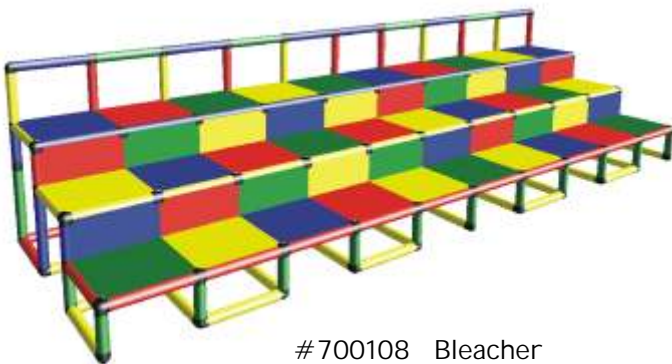

PHUNZONE

Tables and Chairs Series 700100

#700101 Table + 8 chairs
LWH: (Table) 5.4' x 5.4' x 3.1'
Capacity: 8

#700105 Table + 4 stools
LWH: (Table) 2.8' x 2.8' x 2.1'
Capacity: 4

#700107 Table + 4 chairs
LWH: (Table) 2.8' x 2.8' x 1.8'
Capacity: 4

#700102 L-Bench
LWH: : 5.4' x 5.4' x 2.8'
Capacity: 6

#700103 In-Line Bench
LWH: 5.4' x 1.5' x 2.1'
Capacity: 4

#700106 L-Bench
LWH: : 4.1' x 4.1' x 2.8'
Capacity: 4

#700108 Bleacher
LWH: 13.3' x 4.8' x 3.1'
Capacity: 20