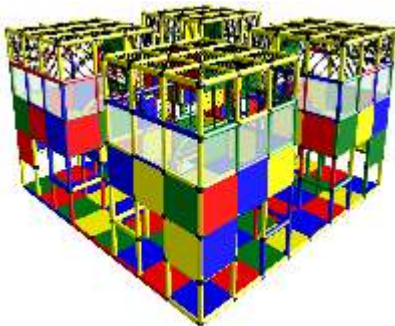

LARGE FUNHOUSES 300 X - "Contained" Series

300100-X "Lion"
LWH: 17.7x8.0x6.7
Capacity: 30
Interior Ballpit

300101-X "Camel"
LWH: 10.7x9.4x6.7
Capacity: 32
Interior Ballpit

300102-X "Gorilla"
LWH: 13.3x14.6x6.7
Capacity: 36
Interior Ballpit

300103-X "Bongo"
LWH: 13.3x10.7x6.7
Capacity: 34
Interior Ballpit

300104-X "Hippo"
LWH: 25.1x10.7x6.7
Capacity: 40

300105-X "Rhino"
LWH: 21.2x5.4x6.7
Capacity: 36

300106-X "Tiger"
LWH: 10.7x10.7x6.7
Capacity: 34
Interior Ballpit

CONTAINED
Models are without slides
- reduces space requirement
- eliminates need for safety surfacing

300107-X "Elephant"
LWH: 17.7x6.7x6.7
Capacity: 34
Interior Ballpit

Copyright - Phunzone