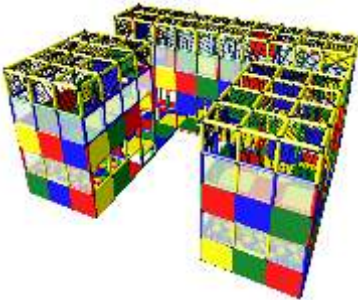

LARGE FUNHOUSES 300 X - "Contained" Series

300100-X "Lion"
LWH: 17.7x8.0x6.7
Capacity: 30
Interior Ballpit

300101-X "Camel"
LWH: 10.7x9.4x6.7
Capacity: 32
Interior Ballpit

300102-X "Gorilla"
LWH: 13.3x14.6x6.7
Capacity: 36
Interior Ballpit

300103-X "Bongo"
LWH: 13.3x10.7x6.7
Capacity: 34
Interior Ballpit

300104-X "Hippo"
LWH: 25.1x10.7x6.7
Capacity: 40

300105-X "Rhino"
LWH: 21.2x5.4x6.7
Capacity: 36

300106-X "Tiger"
LWH: 10.7x10.7x6.7
Capacity: 34
Interior Ballpit

CONTAINED
Models are without slides
- reduces space requirement
- eliminates need for safety surfacing

300107-X "Elephant"
LWH: 17.7x6.7x6.7
Capacity: 34
Interior Ballpit

Copyright - Phunzone