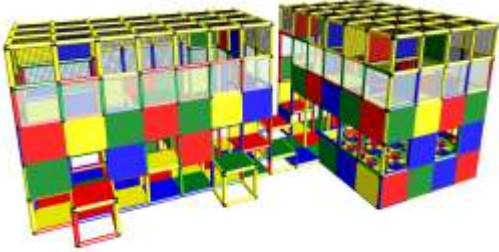

LARGE FUNHOUSES 300 X - "Contained" Series

300100-X "Lion"
LWH: 17.7x8.0x6.7
Capacity: 30
Interior Ballpit

300101-X "Camel"
LWH: 10.7x9.4x6.7
Capacity: 32
Interior Ballpit

300102-X "Gorilla"
LWH: 13.3x14.6x6.7
Capacity: 36
Interior Ballpit

300103-X "Bongo"
LWH: 13.3x10.7x6.7
Capacity: 34
Interior Ballpit

300104-X "Hippo"
LWH: 25.1x10.7x6.7
Capacity: 40

300105-X "Rhino"
LWH: 21.2x5.4x6.7
Capacity: 36

300106-X "Tiger"
LWH: 10.7x10.7x6.7
Capacity: 34
Interior Ballpit

CONTAINED
Models are without slides
- reduces space requirement
- eliminates need for safety surfacing

300107-X "Elephant"
LWH: 17.7x6.7x6.7
Capacity: 34
Interior Ballpit

Copyright - Phunzone