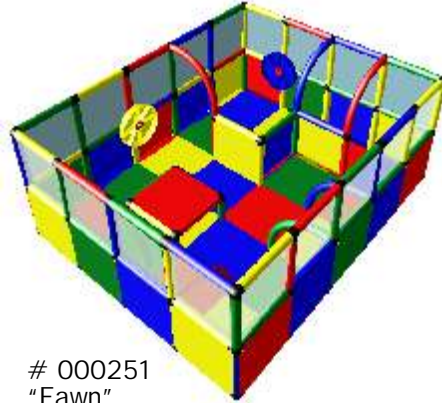

PHUNZONE

TOT CORRALS

Series 000250

Tot Corrals are specifically designed to keep the little ones in a safe environment without the danger of getting accidentally injured by the bigger kids.

Recommended for ages under 24 months

000250
"Bunny"
LWH: 5.4' x 4.1' x 2.8'

000251
"Fawn"
LWH: 6.7' x 5.4' x 2.8'

000252
"Lamb"
LWH: 8.0' x 6.7' x 2.8'

000253
"Koala"
LWH: 10.7' x 8.0' x 2.8'

000254
"Panda"
LWH: 13.3' x 13.3' x 2.8'

#000255
"Joey"
LWH: 12.0' x 9.4' x 2.8'

000270
"Tot Bridge"
LWH: 4.1' x 4.1' x 3.9'

Copyright - Phunzone

Custom Options
We can add these
additions if space allows

Curved Roof

Open Maze

Platforms

- Basic platform 17" x 17" x 8"
- Over/Under Bridge w/ plexi sidewalls

Custom Designs

Infant/tot pits and playwalls can be customized:

- Larger/smaller size or shape
- Clear/solid/mirror panels,
- Panel or fabric roof sections
- Turning wheels
- Small platforms
- Simple mazes
- Variety of pull-up bars