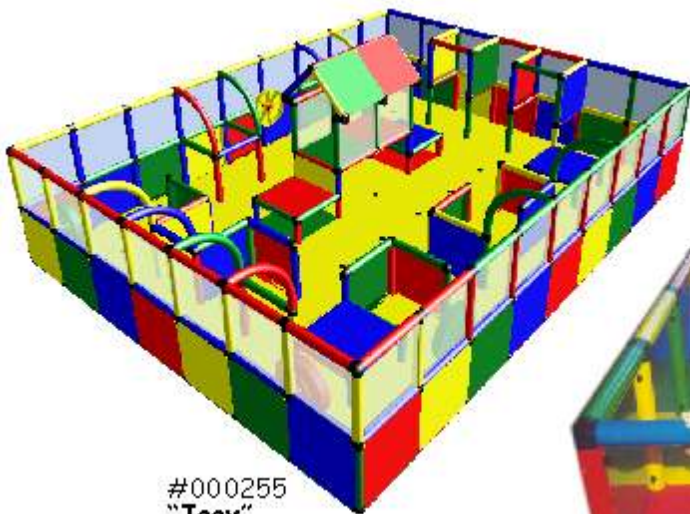

000250
"Bunny"
LWH: 5.4' x 4.1' x 2.8'

000251
"Fawn"
LWH: 6.7' x 5.4' x 2.8'

000252
"Lamb"
LWH: 8.0' x 6.7' x 2.8'

000253
"Koala"
LWH: 10.7' x 8.0' x 2.8'

000254
"Panda"
LWH: 13.3' x 13.3' x 2.8'

#000255
"Joey"
LWH: 12.0' x 9.4' x 2.8'

000270
"Tot Bridge"
LWH: 4.1' x 4.1' x 3.9'

Copyright - Phunzone

Custom Options
We can add these
additions if space allows

Curved Roof

Open Maze

Platforms

- Basic platform 17" x 17" x 8"
- Over/Under Bridge w/ plexi sidewalls

Custom Designs

Infant/tot pits and playwalls can be customized:

- Larger/smaller size or shape
- Clear/solid/mirror panels,
- Panel or fabric roof sections
- Turning wheels
- Small platforms
- Simple mazes
- Variety of pull-up bars