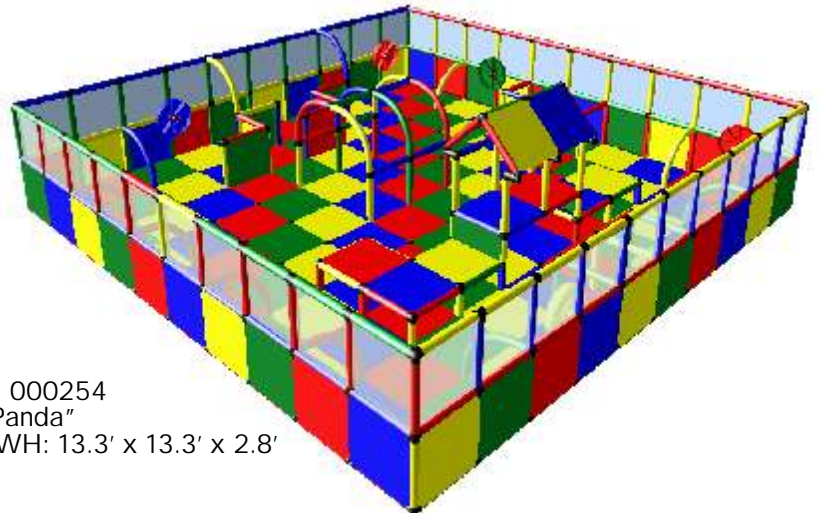

000250
"Bunny"
LWH: 5.4' x 4.1' x 2.8'

000251
"Fawn"
LWH: 6.7' x 5.4' x 2.8'

000252
"Lamb"
LWH: 8.0' x 6.7' x 2.8'

000253
"Koala"
LWH: 10.7' x 8.0' x 2.8'

000254
"Panda"
LWH: 13.3' x 13.3' x 2.8'

#000255
"Joey"
LWH: 12.0' x 9.4' x 2.8'

000270
"Tot Bridge"
LWH: 4.1' x 4.1' x 3.9'

Copyright - Phunzone

Custom Options
We can add these
additions if space allows

Curved Roof

Open Maze

Platforms

- Basic platform 17" x 17" x 8"
- Over/Under Bridge w/ plexi sidewalls

Custom Designs

Infant/tot pits and playwalls can be customized:

- Larger/smaller size or shape
- Clear/solid/mirror panels,
- Panel or fabric roof sections
- Turning wheels
- Small platforms
- Simple mazes
- Variety of pull-up bars