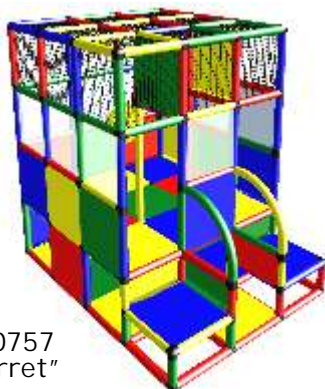

PHUNZONE

TODDLER CLUBHOUSES

Series 000750

Toddler centers are generally designed for children between 1-3 years.

000754
"Mole"

000755
"Squirrel"

Copyright - PhunZone

136 Walker Street, Atlanta GA 30313
TEL: 404-521-9054 ORDER 800-477-6434 FAX: 404-222-8366
www.phunzone.com info@phunzone.com