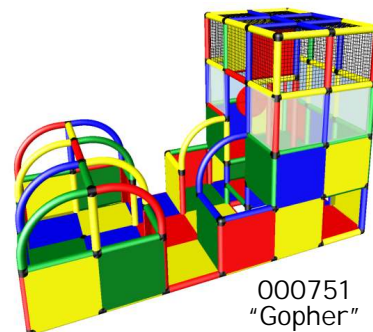

PHUNZONE

TODDLER CLUBHOUSES

Series 000750

Toddler centers are generally designed for children between 1-3 years.

000750
"Hamster"

000751
"Gopher"

000753
"Chipmunk"

000752
"Beaver"