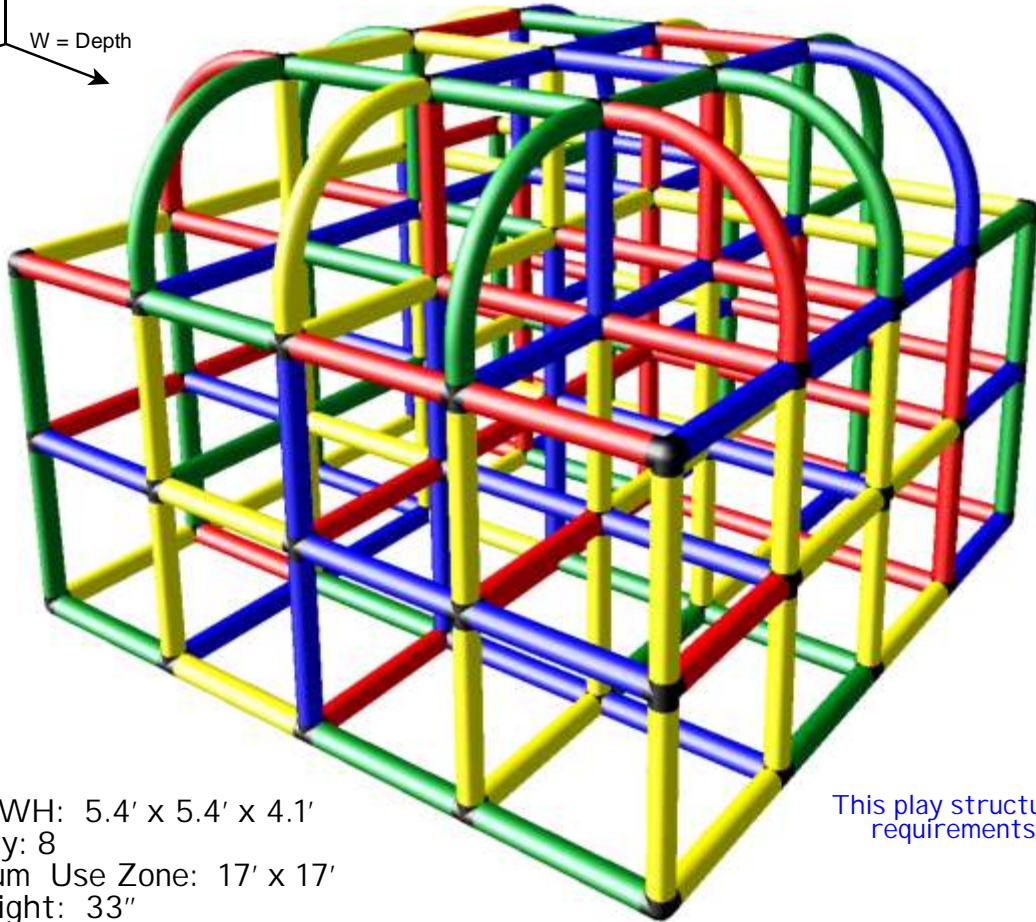

PHUNZONE

825003
"Tot Climber 443"

Total LWH: 5.4' x 5.4' x 4.1'
Capacity: 8
Maximum Use Zone: 17' x 17'
Fall Height: 33"
Age Appropriate: 2-5 years

This play structure meets the safety requirements of ASTM F-1478