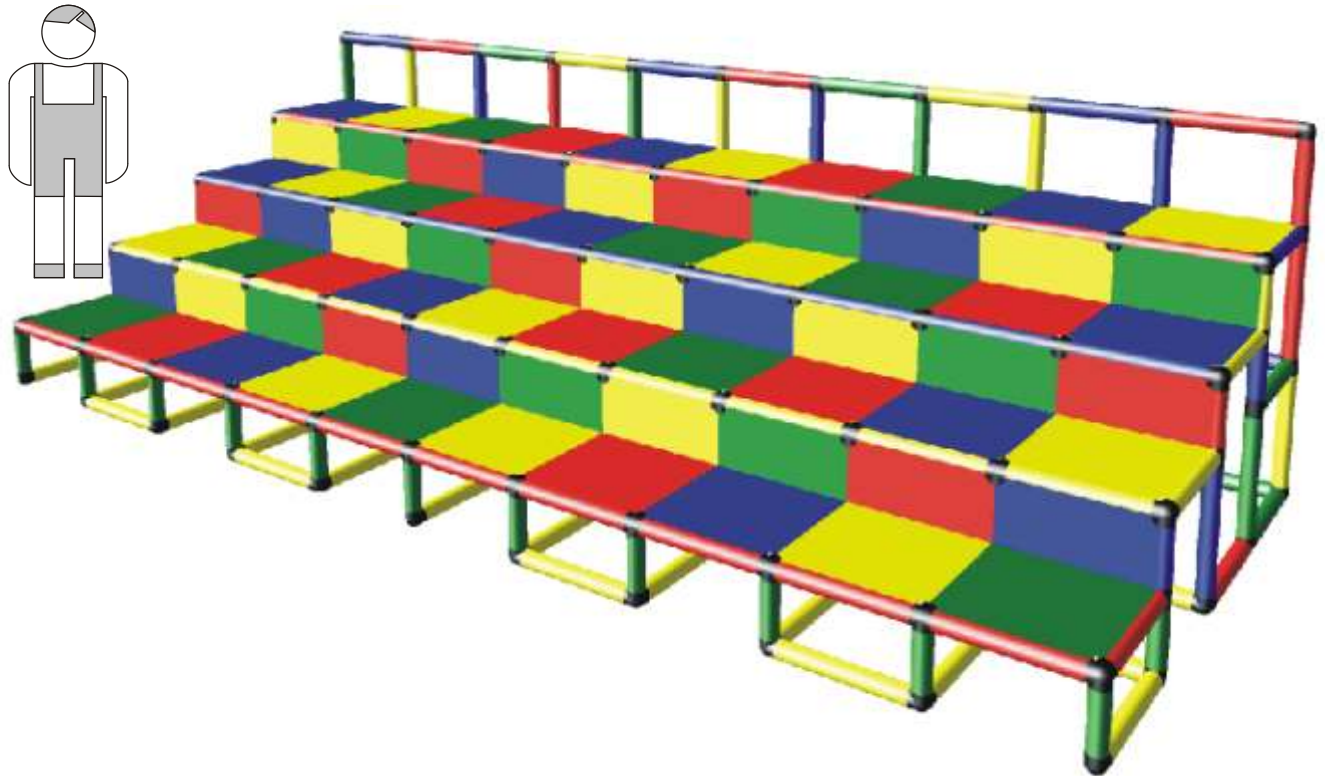

PHUNZONE

700110
Kiddy Bleacher

#700110 Bleacher
LWH: 13.3' x 5.4' x 3.8'
Seating Capacity: 30
Recommended ages: 2-5 years

Copyright 2003 - 2008 Phunzone

136 Walker Street, Atlanta GA 30313
TEL: 404-521-9054 ORDER 800-477-6434 FAX: 404-222-8366
www.phunzone.com info@phunzone.com