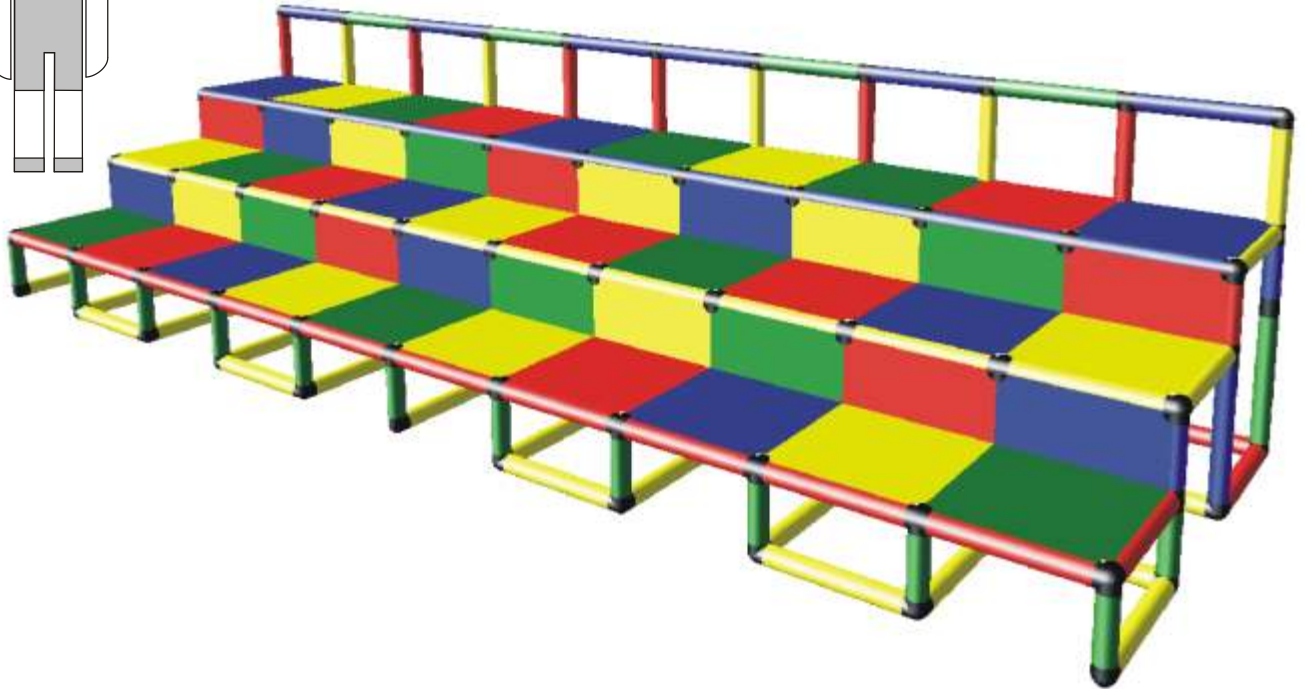

PHUNZONE

700108
Kiddy Bleacher

#700108 Bleacher
LWH: 13.3' x 4.1' x 3.1'
Seating Capacity: 20
Recommended ages: 2-5 years

Copyright 2003 - 2008 Phunzone

136 Walker Street, Atlanta GA 30313
TEL: 404-521-9054 ORDER 800-477-6434 FAX: 404-222-8366
www.phunzone.com info@phunzone.com