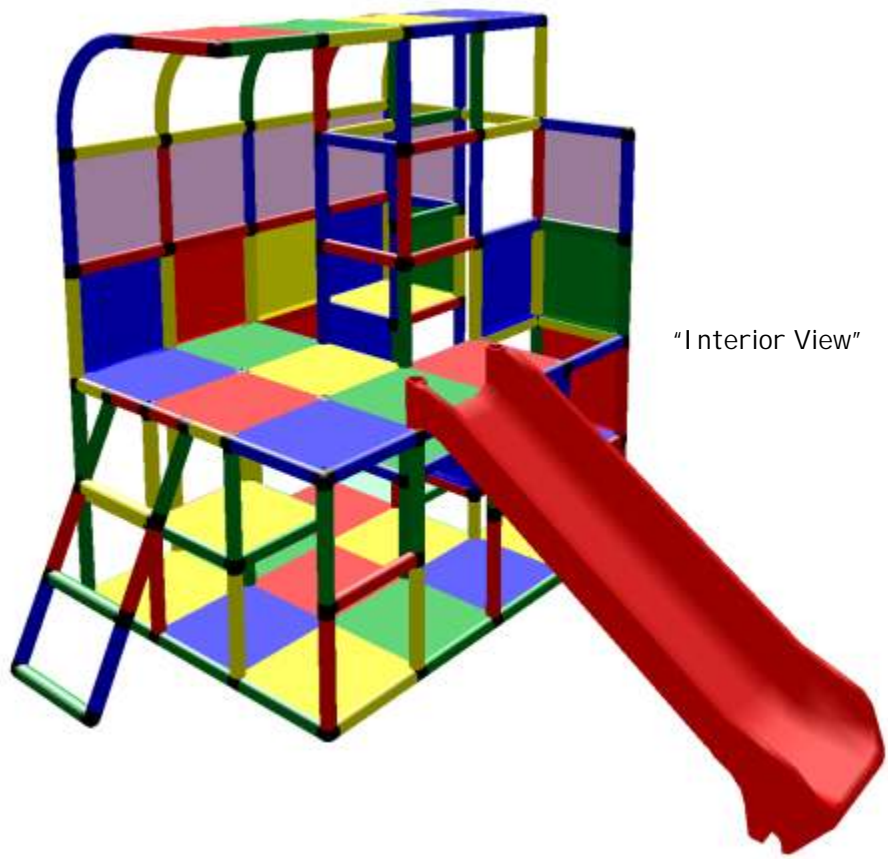

"Interior View"