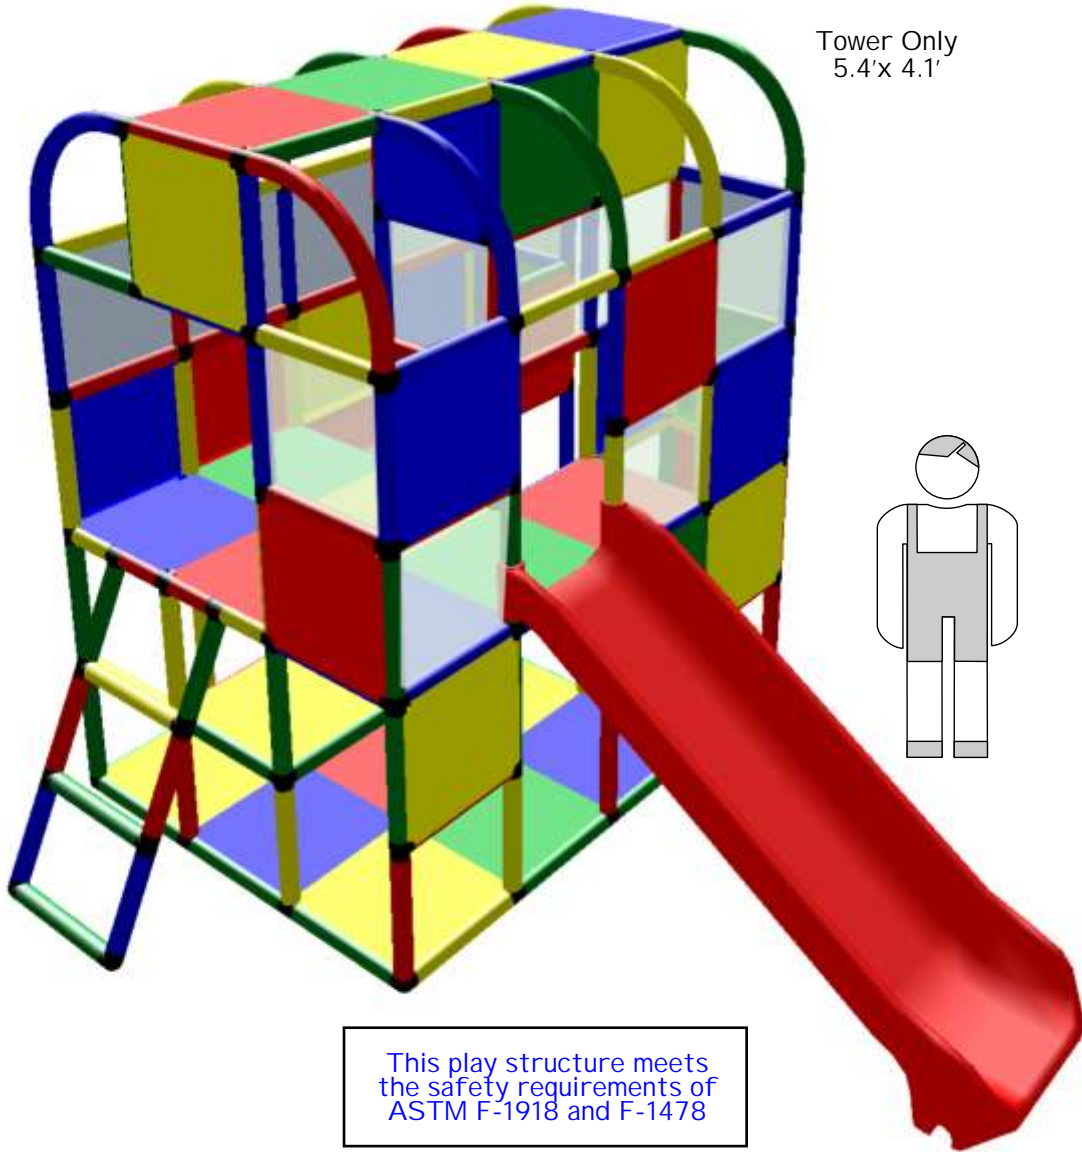

PHUNZONE

100109-S
"Orangutan"

Tower Only
5.4' x 4.1'

This play structure meets
the safety requirements of
ASTM F-1918 and F-1478

Total LWH: 6.7' x 8.0' x 6.7'
Capacity: 7
Straight Slide: 1
Maximum Use Zone: 19' x 20'
Fall Height: 33"
Top of Platform Barrier: 65"
Age Appropriate: 2-5 years