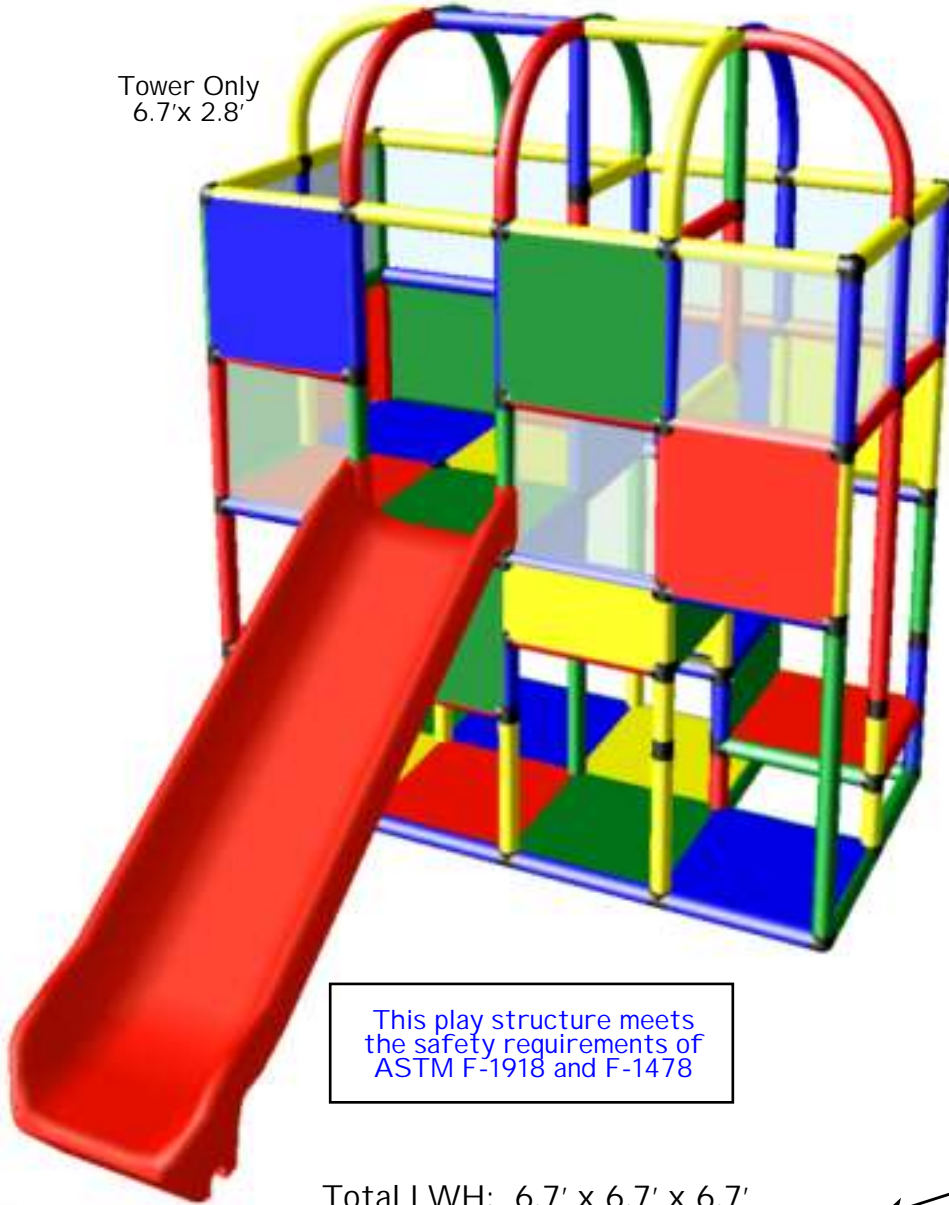

PHUNZONE

100100-S
"Aardvark"

Tower Only
6.7'x 2.8'

This play structure meets
the safety requirements of
ASTM F-1918 and F-1478

Total LWH: 6.7' x 6.7' x 6.7'
Capacity: 5
Straight Slide: 1
Maximum Use Zone: 18' x 18'
Fall Height: 33"
Top of Platform Barrier: 65"
Age Appropriate: 2-5 years