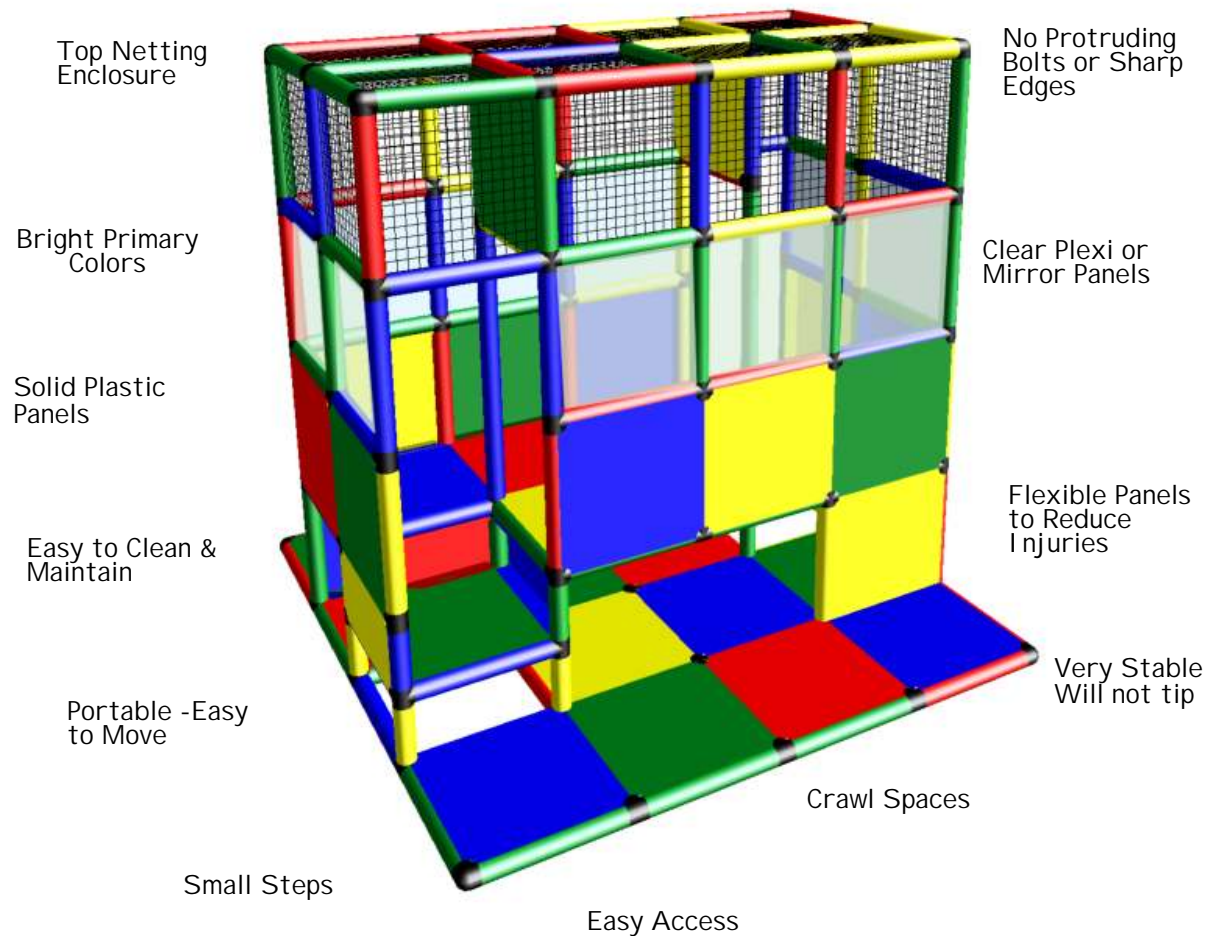

PHUNZONE

TODDLER PLAY STRUCTURE BENEFITS

Phunzone Toddler Indoor Play Structures offer an excellent and safe play area for toddlers at all stages of development. Play Structures are available in a variety of sizes and features