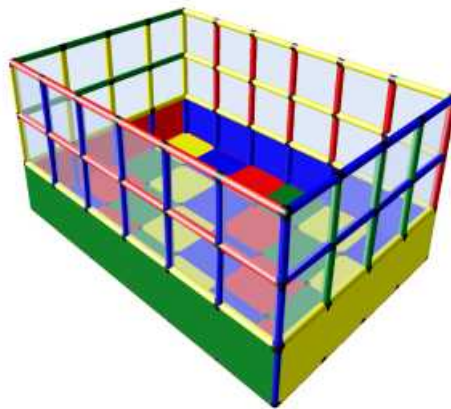

PHUNZONE

TOT PIT OPTIONS

#1 Basic Tot Pit
- Panel sides 18" high

#2 One-Level Plexi Tot Pit
- sides 33" high
- bottom level - panels
- top level - plexiglass

#3 Two-Level Plexi Tot Pit
- sides 49.2" high
- bottom level - panels
- top 2 levels - plexiglass

Accessory #1
Simple Maze

Accessory #2
Curved Roof/Tunnel
- with or without side panels

Accessory #3
2 step bridge
- plexiglass sides

Copyright 2003 - 2007 Phunzone

136 Walker Street, Atlanta GA 30313
TEL: 404-521-9054 ORDER 800-477-6434 FAX: 404-222-8366
www.phunzone.com info@phunzone.com