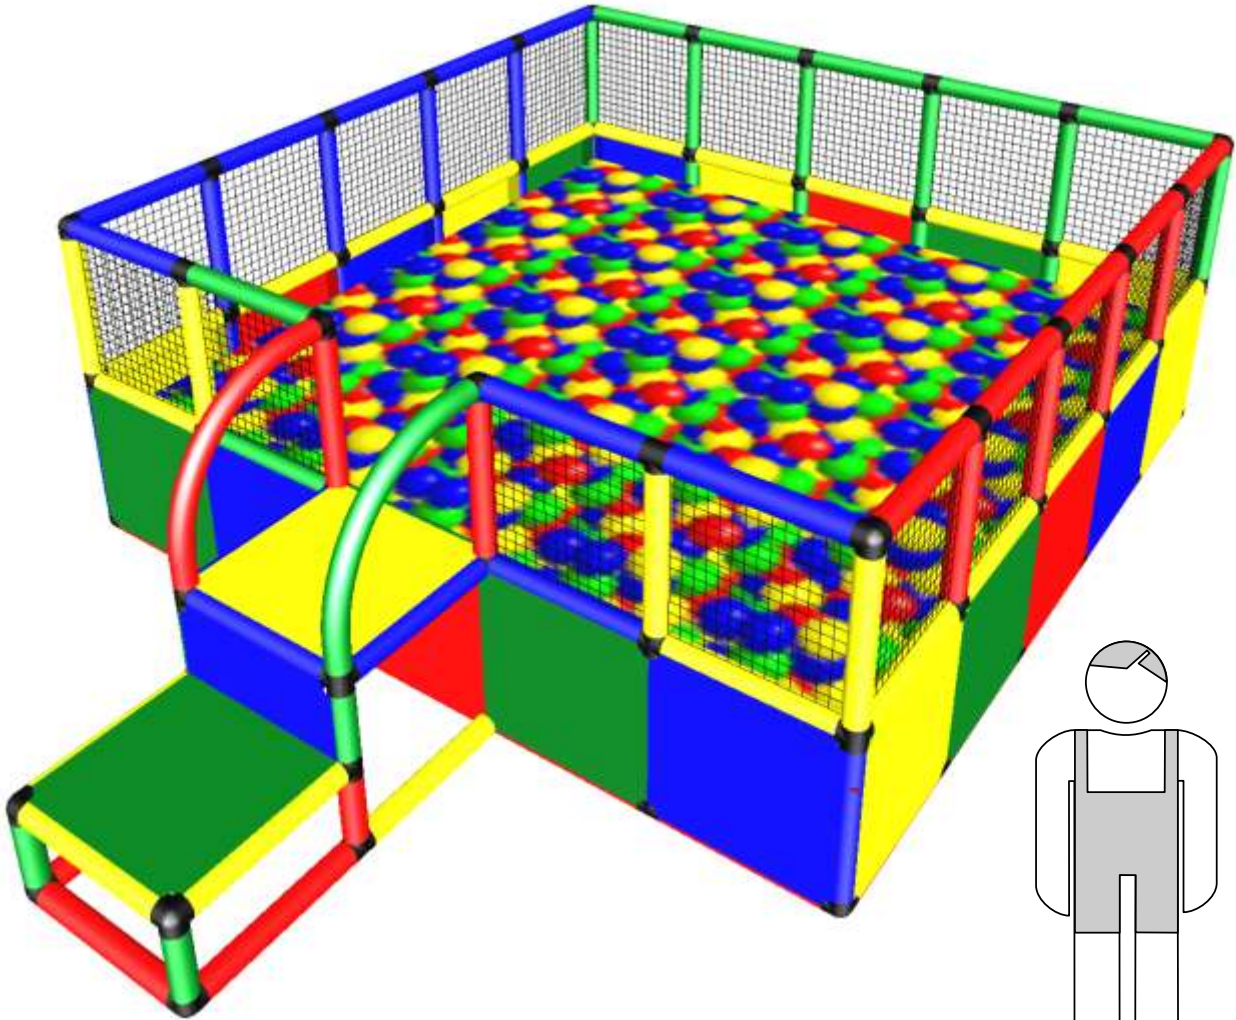

PHUNZONE

000105-A
BALLPIT

Ballpit: 6.7' x 6.7'
Total LWH: 6.7' x 9.4' x 2.8'
Capacity: 10
Netting : 33" high
Opening: 14" wide
For ages 2-5

Approximately 2,500 balls x 3" (not included)

Copyright 2003 - 2008 Phunzone

LWH: 6.7' x 8.0' x 2.8'

No Step

LWH: 6.7' x 6.7' x 2.8'