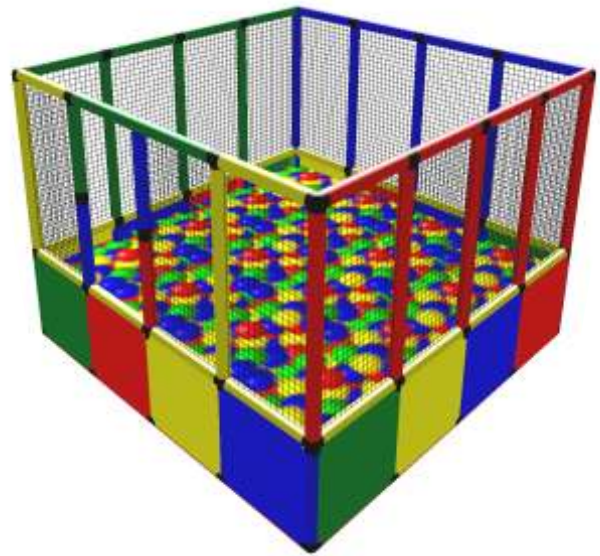

PHUNZONE

000104-B
BALLPIT

Ballpit: 5.4' x 5.4'
Total LWH: 5.4' x 8.0' x 5.4'
Capacity: 10
Netting : 49.2" high
Opening: 14" wide
For ages 2-5

Approximately 1,500 balls x 3" (not included)

Copyright 2003 - 2008 Phunzone

LWH: 5.4' x 6.7' x 4.1'

No Step

LWH: 5.4' x 5.4' x 4.1'