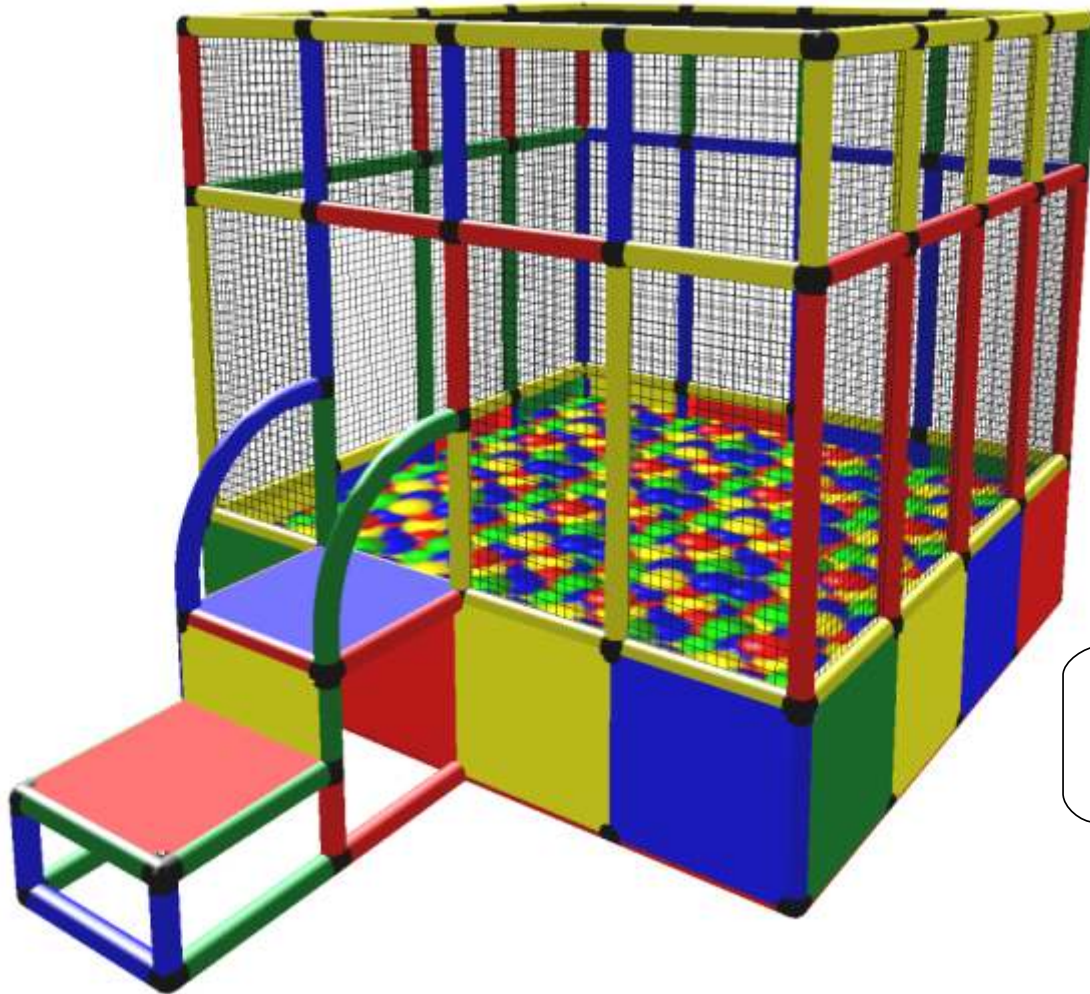

PHUNZONE

000104-B
BALLPIT

Ballpit: 5.4' x 5.4'
Total LWH: 5.4' x 8.0' x 5.4'
Capacity: 10
Netting : 49.2" high
Opening: 14" wide
For ages 2-5

Approximately 1,500 balls x 3" (not included)

Copyright 2003 - 2008 Phunzone

LWH: 5.4' x 6.7' x 4.1'

No Step

LWH: 5.4' x 5.4' x 4.1'